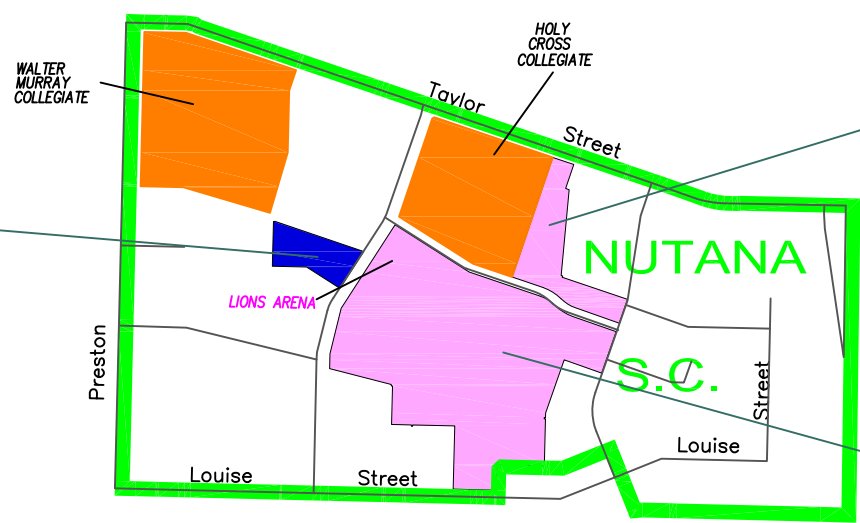

NUTANA S.C.

BASIC INFORMATION		SPORTING FACILITIES						SEASONAL ACTIVITIES				PLAY			FITNESS		AMENITIES		
		BALL DIAMONDS	BASKETBALL	SKATEBOARD	SOCCER	TENNIS	VOLLEYBALL	POOLS		RINKS		PLAYGROUND	HORSESHOES	TOBOGGAN HILL	WALKING PATHS	SKI TRAILS			
PARK NAME	ADDRESS							SPRAY	SWIMMING	INDOOR	OUTDOOR							ADDITIONAL	SPECIAL FEATURES
Dan Worden Park	2210 McEown Avenue																	Benches	
Nutana Kiwanis Park	2235 McEown Avenue	5			3	6												Parking, Washrooms, Benches, Picnic, Lighting, Bike Racks	
Nutana Kiwanis Park North	3003 Porter Street																		

Dan Worden Park

Nutana Kiwanis Park North

Nutana Kiwanis Park

1. Groups wishing to use Sporting Facilities must advance book the location(s) required through City of Saskatoon, Leisure Service Branch, 306-975-3366.
2. When booking any sports field, you will need to have the specific field number for the specific park requested. (i.e. Adelaide Park - ball diamond #1) Maps with field numbers are available at: <http://www.saskatoon.ca/DEPARTMENTS/INFRASTRUCTURE%20SERVICES/parks/parklocationsandamenities.aspx> Click on the park that you are interested in.
3. For information on park amenities or maintenance, please call 306-975-3300.